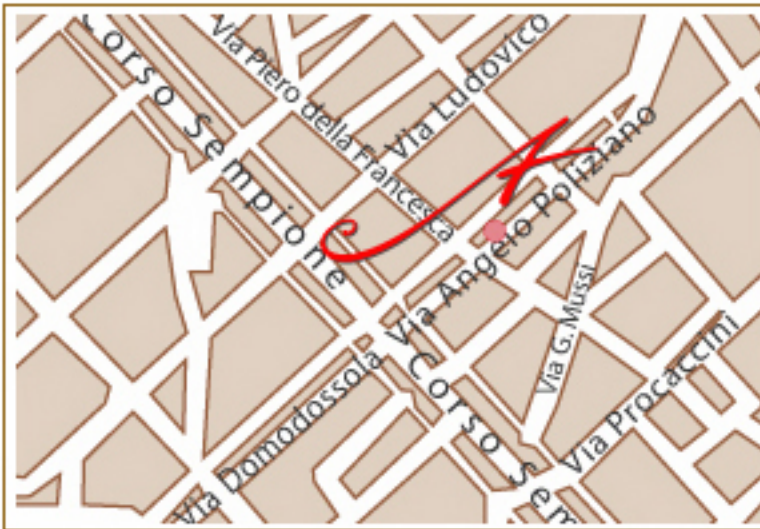

## HOTEL POLIZIANO FIERA

*Where we are*

### How to reach the Hotel Poliziano Fiera

#### MOTORWAYS Milan Lakes/Milan Turin Ring-roads in all directions km 1,5:

- Certosa Avenue exit
- Sempione Course
- Angelo Poliziano Road (**Hotel Poliziano Fiera**)

#### RAILWAYS

- Central Station - 2,5 km  
Tram 33: Procaccini Street
- Cadorna Station - 1,5 km  
Tram 1: Corso Sempione (*Foro Bonaparte*)
- Domodossola Station - 50 m
- Porta Garibaldi Station - 1,5 km  
Tram 29 and Tram 33: Procaccini Street